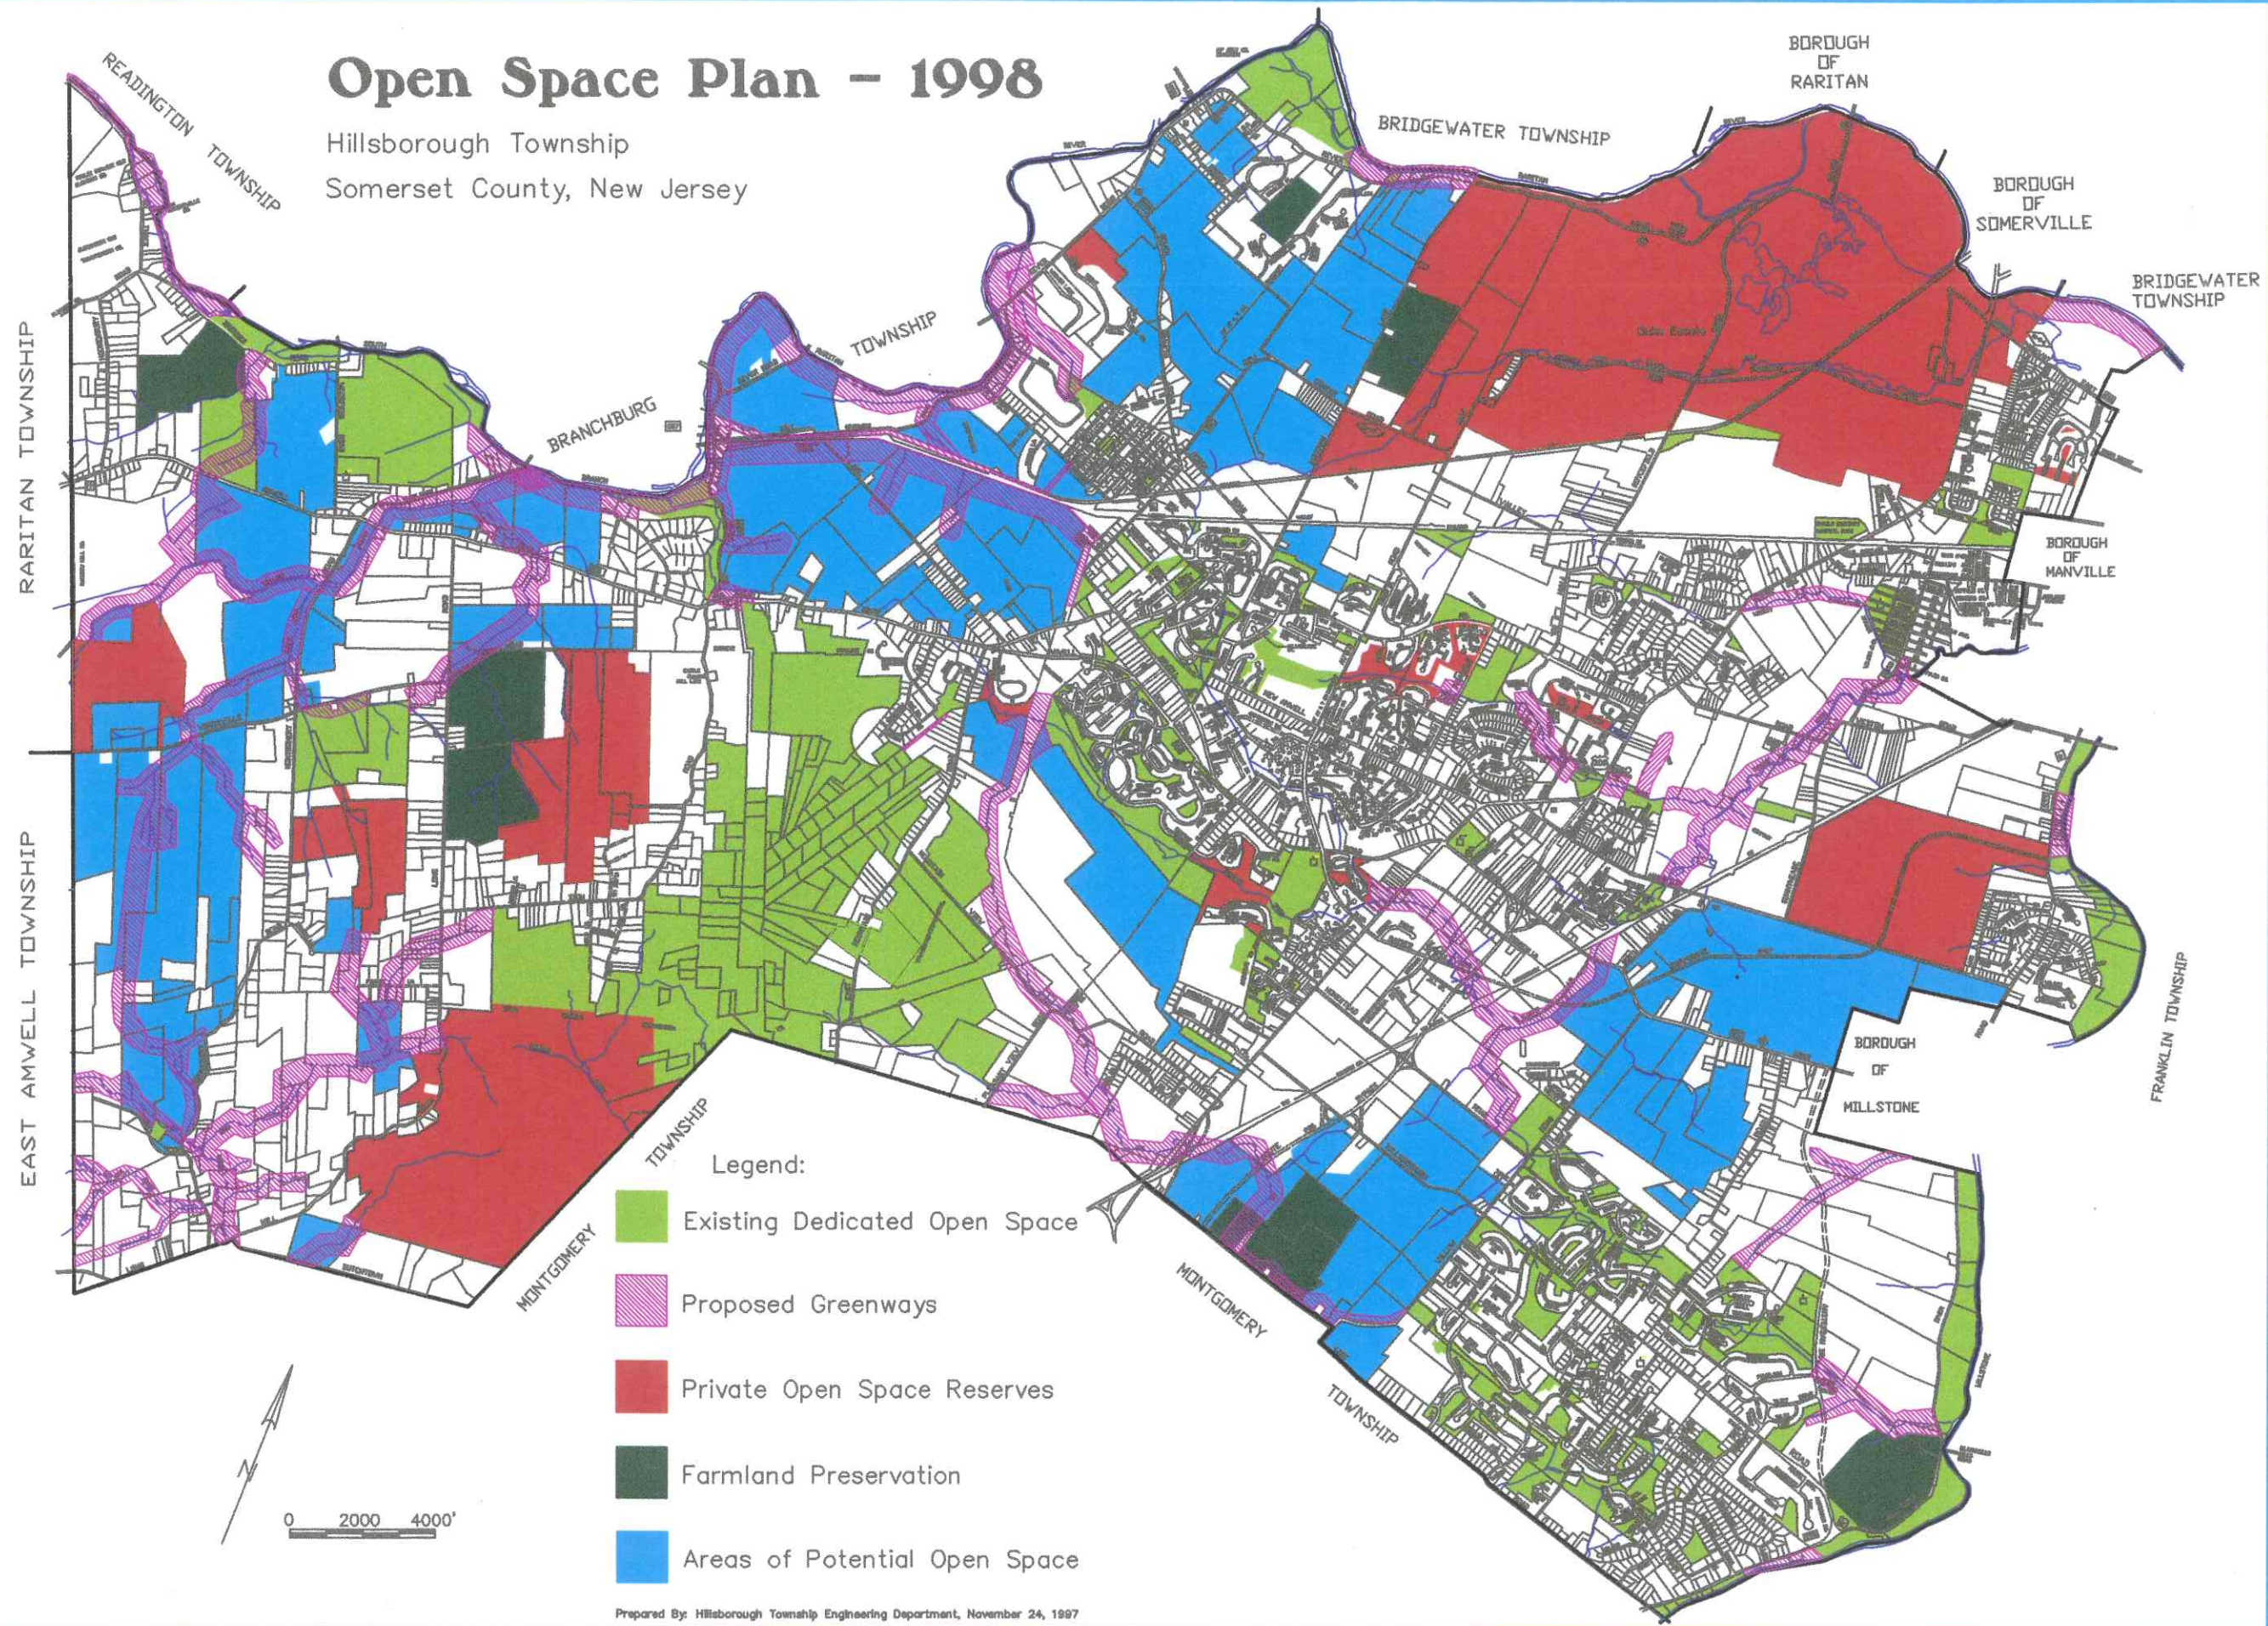

Open Space Plan - 1998

Hillsborough Township
Somerset County, New Jersey

- Legend:
- Existing Dedicated Open Space
 - Proposed Greenways
 - Private Open Space Reserves
 - Farmland Preservation
 - Areas of Potential Open Space