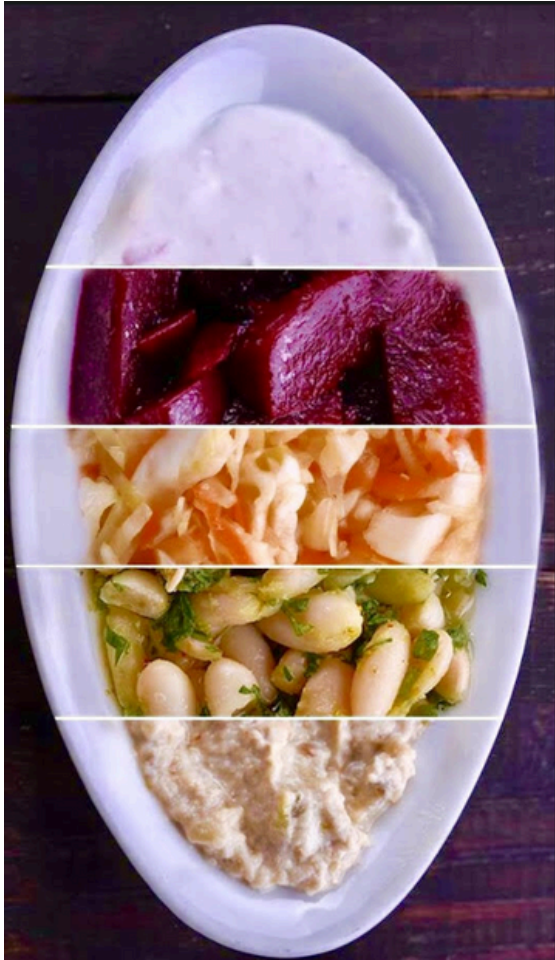

THE FALAFEL HOUSE

411 ROUTE 206 - UNIT 5 , HILLSBOROUGH, NJ
908-262-2129